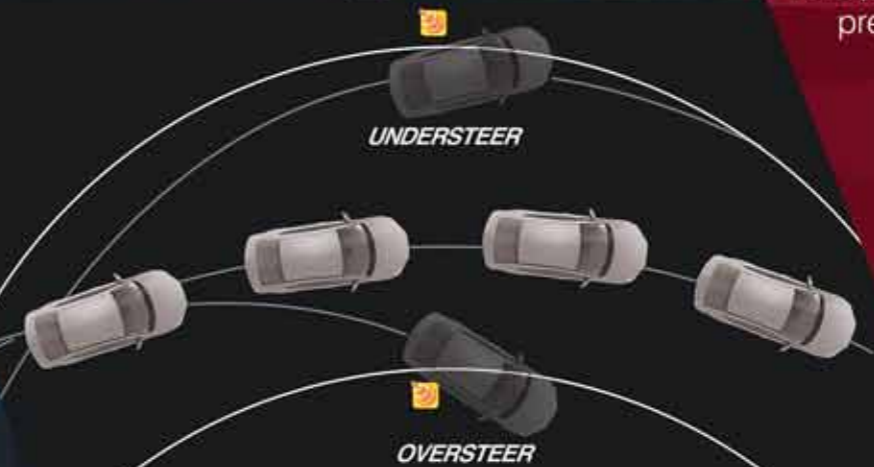

VEHICLE STABILITY CONTROL

Yaris provides top notch control systems. ABS brakes prevent wheel lock and Vehicle Stability Control to optimize steering efficiency to avoid skidding, swerving and turning on slippery roads.

TOYOTA
15